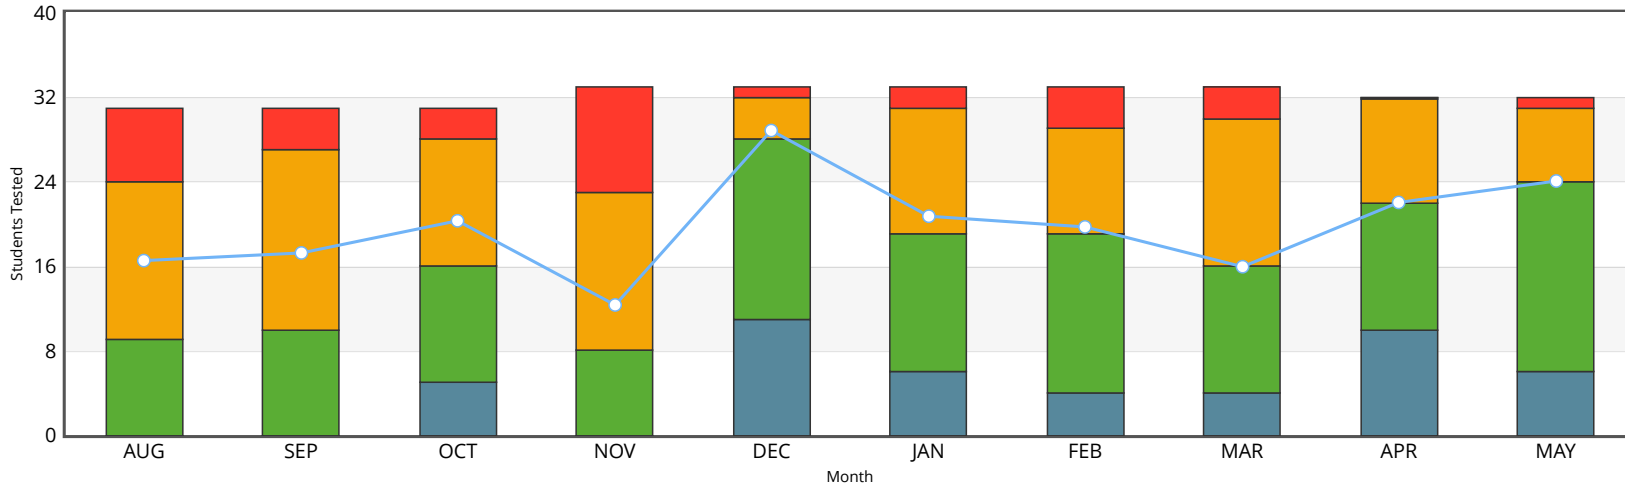

District Progress by Threshold with Grade

School Year: 2023-2024

District: Lonedell School District R14

School: Lonedell Elementary School

Grade Level: Grade 2

Demographics: All Students

ELA/Lit

Advanced Proficient Basic Below Basic Estimated Proficiency