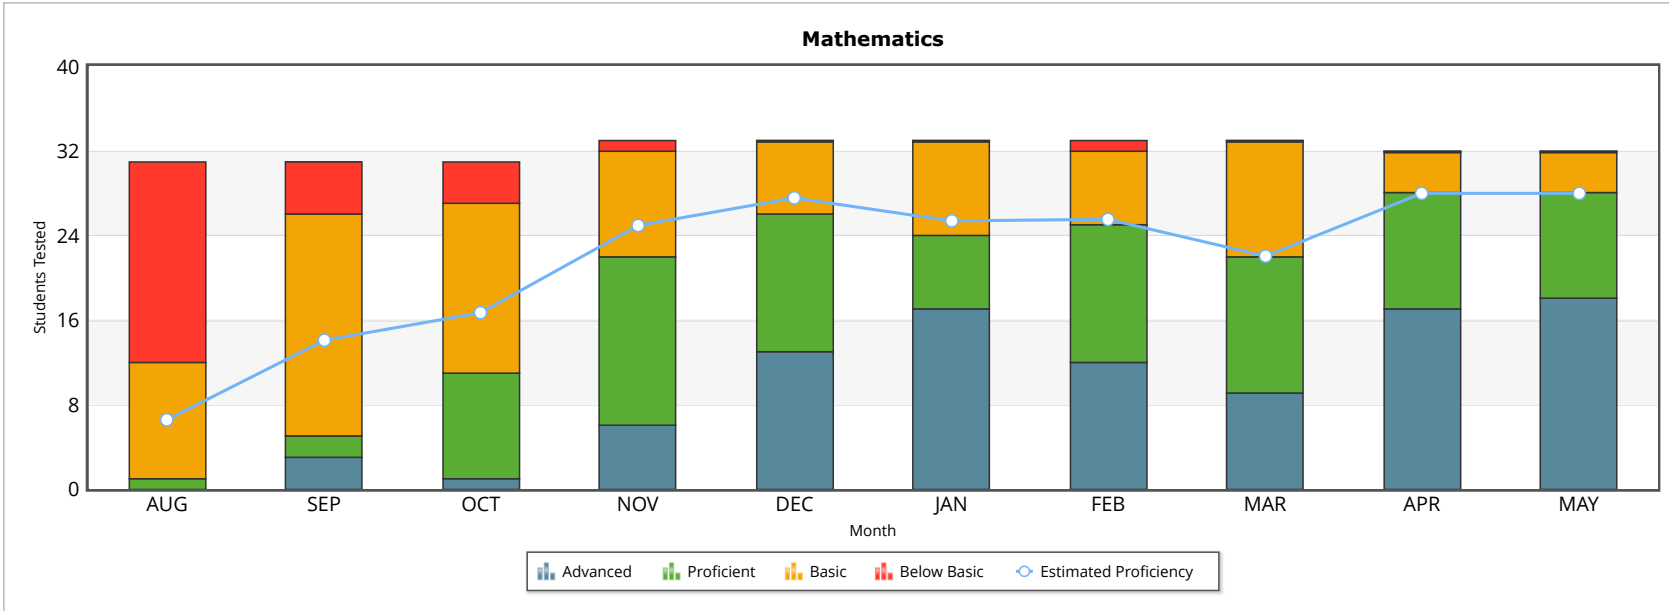

District Progress by Threshold with Grade

School Year: 2023-2024

District: Lonedell School District R14

School: Lonedell Elementary School

Grade Level: Grade 2

Demographics: All Students

ELA/Lit

Advanced Proficient Basic Below Basic Estimated Proficiency